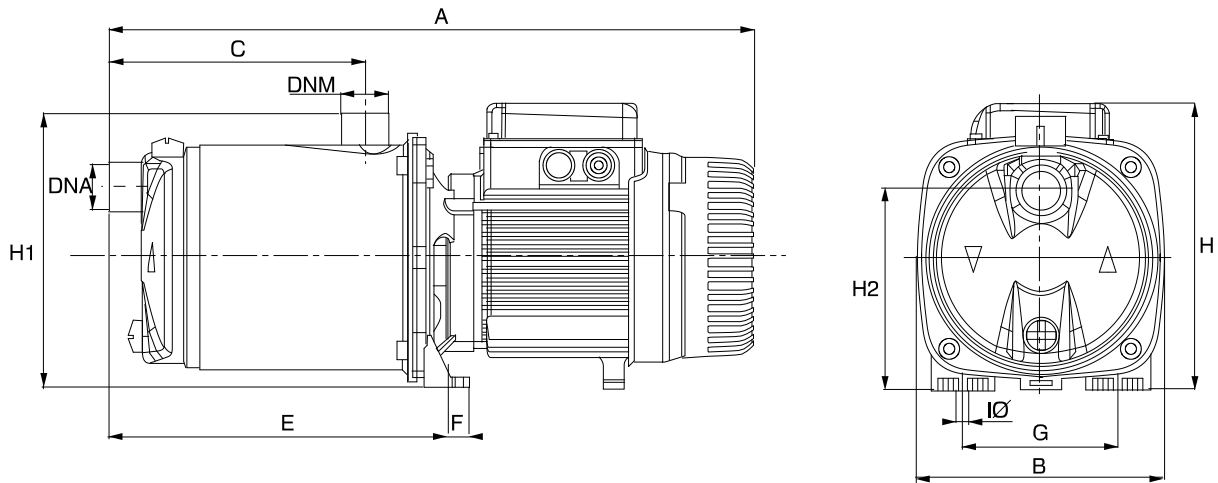

Hydraulic data (duty point)

 Flow :
 Head :

Materials

 Pump body : AISI 304 X5 Cr Ni 1810 UNI 6900/71
 Impeller : Technopolymer
 Shaft with rotor : AISI 304 X5 Cr Ni 1810 UNI 6900/71
 OR ring : Nbr
 Diffuser : Technopolymer
 Mechanical seal : Carbon/Ceramic
 Disc seal : AISI 304 X5 Cr Ni 1810 UNI 6900/71

Weight : 15.5 kg

Dimensions in mm

Dimension	Value	Dimension	Value	Dimension	Value
A	458	DNM	1" G	H	203
B	174	E	241	H1	196
C	166	F	13.5	H2	143
DNA	1" G	G	111	IO	9

Pump connection

 Suction side : 1" G / 8 bar (800 kPa)
 Discharge side : 1" G / 8 bar (800 kPa)

EUROINOX 40/80 M

Curve tolerance according to ISO 9906

Hydraulic data (duty point)

Suction side 1 " G 8 bar (800 kPa)	Discharge side 1 " G 8 bar (800 kPa)	Flow : 0 m³/h	Head : 0 m	Rated speed: 2800 1/min
Project	Project ID	Created by	Created on 2014-06-10	

Receiver
From

 Society
 Reference
 Address
 Phone
 Fax
 E-mail

 White International Pty Ltd
 .
 52-60 Ashford Avenue, Milperra, NSW, 2214
 .
 .
 pumpsales@whiteint.com.au

EUROINOX 40/80 M

Dimensions in mm