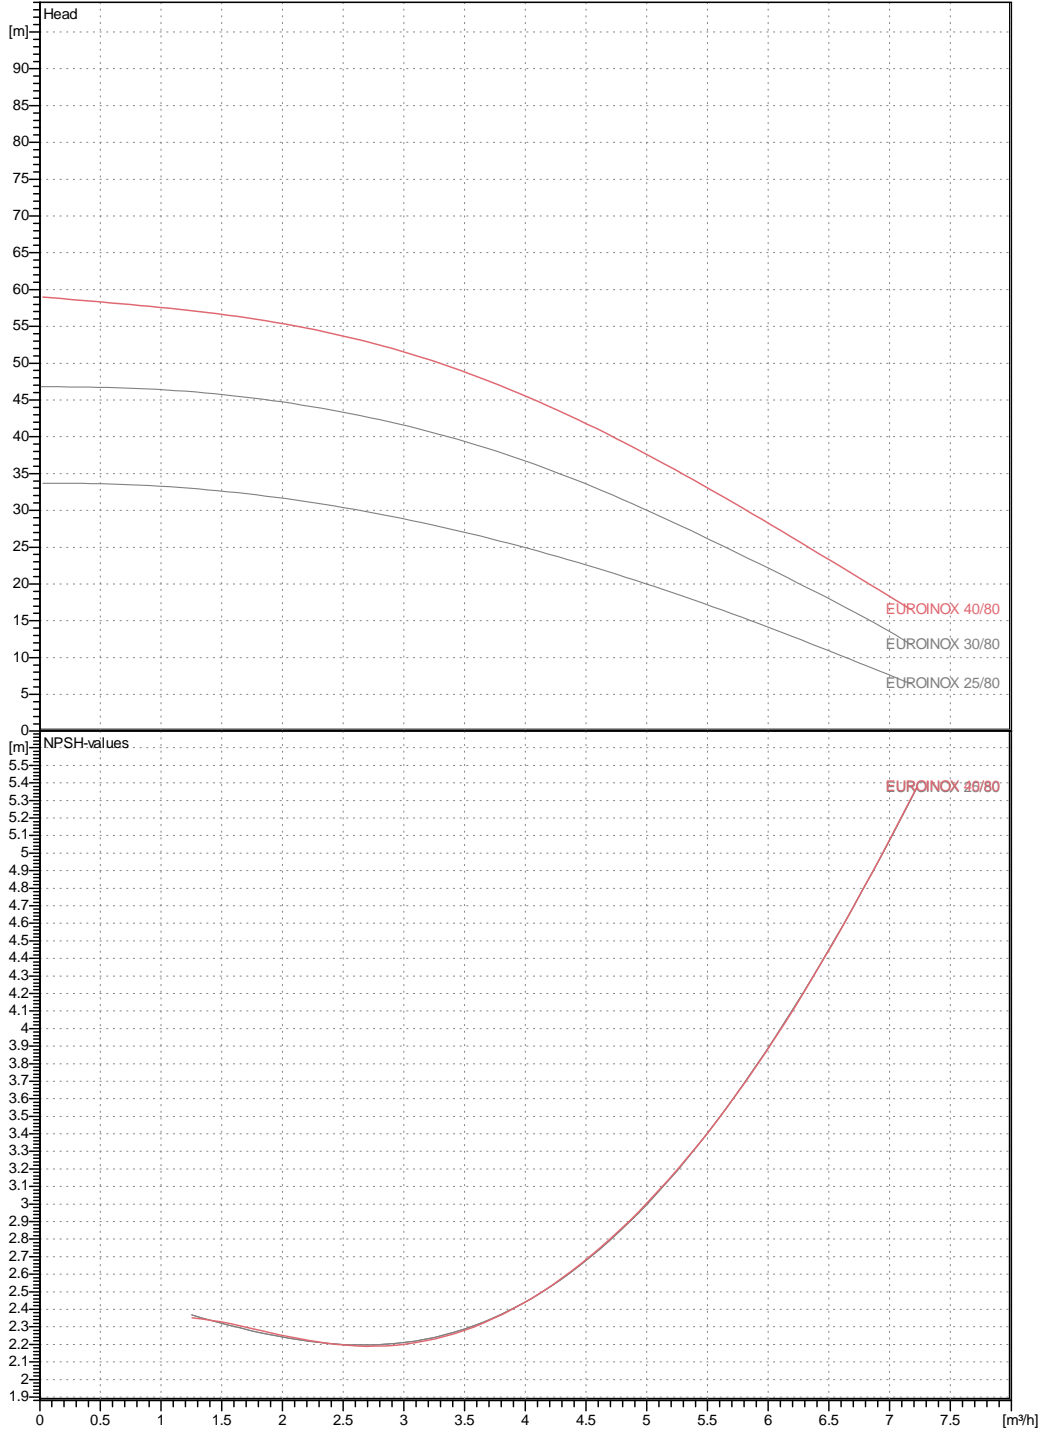

Pump data

 Pressure rating : 8 bar (800 kPa)
 Min. fluid temperature : 0 °C
 Max. fluid temperature : 35 °C
 Max. Temperature operating : 40 °C

Requested data

 Flow : 0.00 m³/h
 Head : 0.00 m
 Fluid : Water, pure
 Fluid Temperature : 20 °C
 Density : 0.9983 kg/dm³
 Kinematic viscosity : 1.005 mm²/s
 Vapor pressure : 2.34 kPa

Weight : 15.5 kg

Dimensions in mm

Dimension	Value	Dimension	Value	Dimension	Value
A	458	DNM	1" G	H	203
B	174	E	241	H1	196
C	166	F	13.5	H2	143
DNA	1" G	G	111	IO	9

Pump connection

 Suction side : 1" G / 8 bar (800 kPa)
 Discharge side : 1" G / 8 bar (800 kPa)

EUROINOX 40/80 M

Curve tolerance according to ISO 9906

Hydraulic data (duty point)

Suction side 1 " G 8 bar (800 kPa)	Discharge side 1 " G 8 bar (800 kPa)	Flow : 0 m³/h	Head : 0 m	Rated speed: 2800 1/min
Project	Project ID	Created by	Created on 2014-06-10	