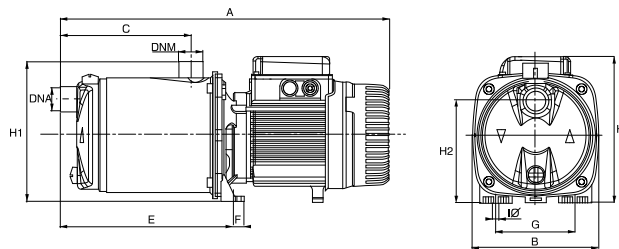

Hydraulic data (duty point)

 Flow :
 Head :

Materials

 Pump body : AISI 304 X5 Cr Ni 1810 UNI 6900/71
 Impeller : Technopolymer
 Shaft with rotor : AISI 304 X5 Cr Ni 1810 UNI 6900/71
 OR ring : Nbr
 Diffuser : Technopolymer
 Mechanical seal : Carbon/Ceramic
 Disc seal : AISI 304 X5 Cr Ni 1810 UNI 6900/71

Weight : 15.5 kg

Dimensions in mm

Dimension	Value	Dimension	Value	Dimension	Value
A	458	DNM	1" G	H	203
B	174	E	241	H1	196
C	166	F	13.5	H2	143
DNA	1" G	G	111	IO	9

Pump connection

 Suction side : 1" G / 8 bar (800 kPa)
 Discharge side : 1" G / 8 bar (800 kPa)

EUROINOX 40/80 M

Curve tolerance according to ISO 9906

Hydraulic data (duty point)

Suction side 1 " G 8 bar (800 kPa)	Discharge side 1 " G 8 bar (800 kPa)	Flow : 0 m³/h	Head : 0 m	Rated speed: 2800 1/min
Project	Project ID	Created by	Created on 2014-06-10	